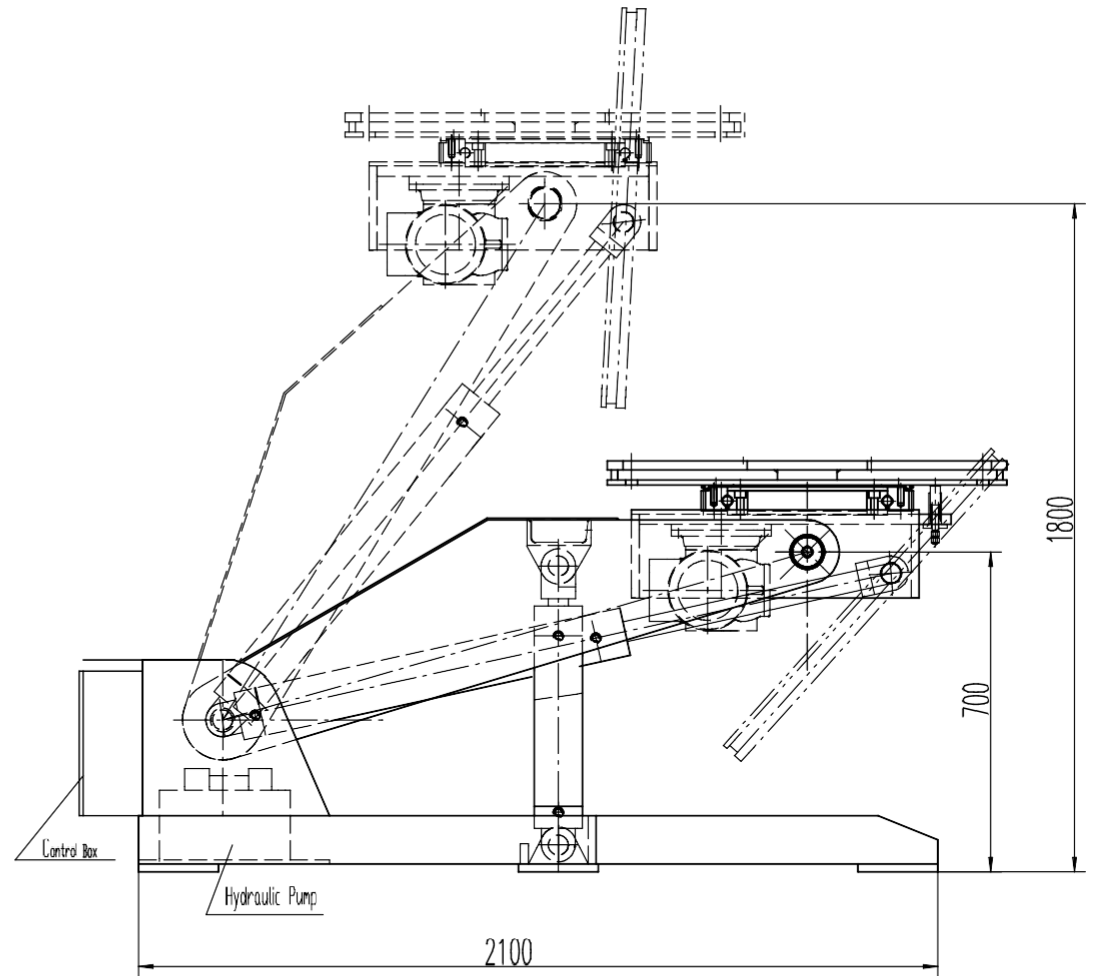

Westermans International Ltd

T: +31 807 204991

Model	YHB-30		Tilt way	Hydraulic cylinder	Customer Approval	WESTERMANS INTERNATIONAL		Welding Positioner	
Loading Capacity	3 tons maximum		Tilting cylinder	Two cylinders					
Table diameter	1000 mm		Tilting angle	0~90°		Drawing by	P.H	YHB-30	
Lifting way	Hydraulic cylinder		Control way	Remote hand control		Check by	S.G	3 Axis Positioner	
Lifting cylinder	Two cylinders		Foot switch	YES		Revision		001	
Lifting stroke	700~1800 mm		Voltage	380V 50Hz 3Phase		Drawing No.		WS 2006YHB30	
Rotation way	Motorized 2.2 KW		Color	RAL3003 RED		Email		welding@westermans.com