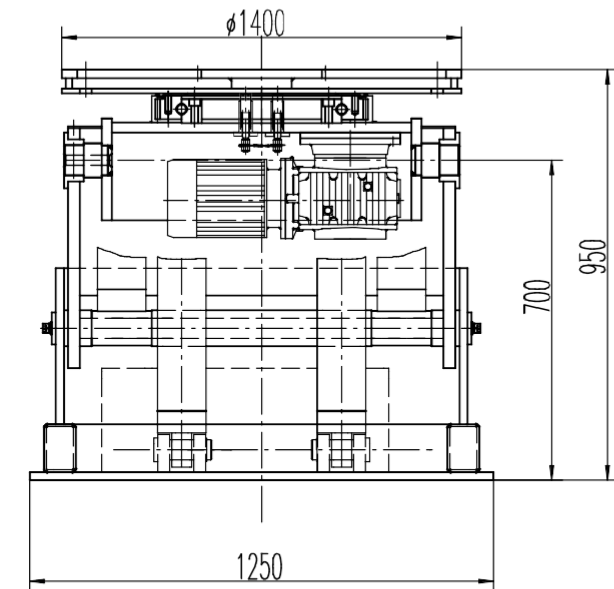

Westermans International Ltd

T: +31 807 204991

Model	YHB-30		Tilt way	Hydraulic cylinder	Customer Approval	WESTERMANS INTERNATIONAL		Welding Positioner	
Loading Capacity	3 tons maximum		Tilting cylinder	Two cylinders					
Table diameter	1000 mm		Tilting angle	0~90°		Drawing by	P.H	YHB-30	
Lifting way	Hydraulic cylinder		Control way	Remote hand control		Check by	S.G	3 Axis Positioner	
Lifting cylinder	Two cylinders		Foot switch	YES		Revision		001	
Lifting stroke	700~1800 mm		Voltage	380V 50Hz 3Phase		Drawing No.		WS 2006YHB30	
Rotation way	Motorized 2.2 KW		Color	RAL3003 RED		Email		welding@westermans.com